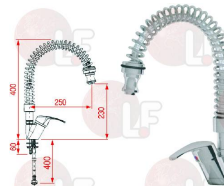

Rel. 2014-12110935

Lever mixers

Suitable for:

3259001 VERTICAL SHOWER MIXER PERLA

connections \varnothing 1/2"
mounting holes \varnothing 33 mm

BARFIT

Suitable for:

3259002 EXTRACTABLE SHOWER MIXER PERLA

connections \varnothing 1/2"
mounting holes \varnothing 33 mm

BARFIT

3259003 EXTRACTABLE SHOWER MIXER AMBRA

connections \varnothing 1/2"
mounting holes \varnothing 33 mm

BARFIT

3259017 CARTRIDGE

BARFIT

3259004 SHOWER MIXER RUBINO

connections \varnothing 1/2"
mounting holes \varnothing 33 mm

BARFIT

3259005 SHOWER MIXER PERLA

connections \varnothing 1/2"
mounting holes 33 mm

BARFIT

3259006 SHOWER MIXER PONNY

connections \varnothing 1/2"
mounting holes \varnothing 33 mm

BARFIT

3259007 SHOWER MIXER MOLLY

connections \varnothing 1/2"
mounting holes \varnothing 33 mm

BARFIT

The data herewith contained may change without notice and LF SpA cannot be held responsible for possible errors stated or resulting by the use of this document. All rights reserved. No part of this publication may be reproduced without written permission by LF SpA.