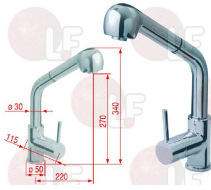

Rel. 2014-12110935

Lever mixers

Suitable for:

3259001 VERTICAL SHOWER MIXER PERLA

connections \varnothing 1/2"
mounting holes \varnothing 33 mm

BARFIT

Suitable for:

3259002 EXTRACTABLE SHOWER MIXER PERLA

connections \varnothing 1/2"
mounting holes \varnothing 33 mm

BARFIT

3259003 EXTRACTABLE SHOWER MIXER AMBRA

connections \varnothing 1/2"
mounting holes \varnothing 33 mm

BARFIT

3259017 CARTRIDGE

BARFIT

3259004 SHOWER MIXER RUBINO

connections \varnothing 1/2"
mounting holes \varnothing 33 mm

BARFIT

3259005 SHOWER MIXER PERLA

connections \varnothing 1/2"
mounting holes 33 mm

BARFIT

3259006 SHOWER MIXER PONNY

connections \varnothing 1/2"
mounting holes \varnothing 33 mm

BARFIT

3259007 SHOWER MIXER MOLLY

connections \varnothing 1/2"
mounting holes \varnothing 33 mm

BARFIT

The data herewith contained may change without notice and LF SpA cannot be held responsible for possible errors stated or resulting by the use of this document. All rights reserved. No part of this publication may be reproduced without written permission by LF SpA.